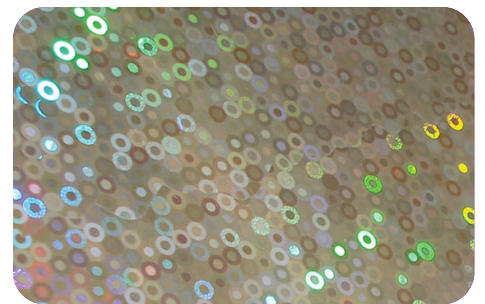

Foil Board

Expanding the realm of possibilities, our Foil Boards inspire creativity and breathe new life into common applications. Beyond simulating foil stamping, our Foil Boards unlock endless special effects capabilities such as metallic colors, watermarks, gradations, patterns, security features and more. We stock 12pt Silver for immediate delivery and offer custom orders for a variety of holographic patterns and gauges for HP Indigo presses, explore the possibilities and enrich your next project with the brilliant, dazzling potential of MGX's Foil Boards.

Scan or click for press compatibility guide.

Foil Board

Our premium 12pt Silver Foil Board is stocked in the convenient 18"x12" size for immediate delivery. Below is our range of customizable options. Our extensive selection can be produced in custom gauges from 8-24pt and sizes from 18" x 12" to 28" x 40" with a minimum orders as low as 500 sheets.

SILVER - Stocked

BRUSHED SILVER

GOLD

BRUSHED GOLD

CRYSTALS

DONUTS

DOTS

GLITTER

RAINBOW

RAINBOW RAIN

RIPPLE