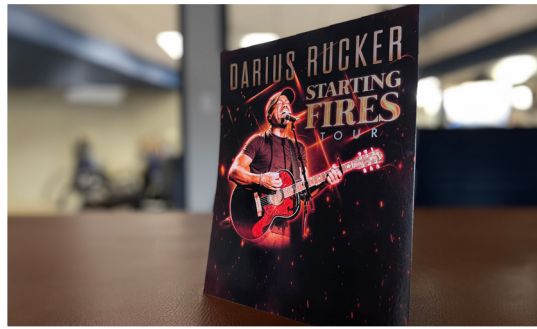

Foil Board

Expanding the realm of possibilities, our Foil Boards inspire creativity and breathe new life into common applications. Beyond simulating foil stamping, our Foil Boards unlock endless special effects capabilities such as metallic colors, watermarks, gradations, patterns, security features and more. We stock 12pt Silver for immediate delivery and offer custom orders for a variety of holographic patterns and gauges for HP Indigo presses, explore the possibilities and enrich your next project with the brilliant, dazzling potential of MGX's Foil Boards.

BENEFITS:

- Excellent Printability
- Vibrant Shine & Reflectivity
- Enhanced Artistic Depth
- Metallic Colors
- Special Effects
- Eye-Catching Appeal

APPLICATIONS:

- Commemorative Tickets
- Event Passes / Credentials
- Stunning Business Cards
- Distinctive Packaging
- Premium Invitations
- Holiday Cards
- Magazine Covers