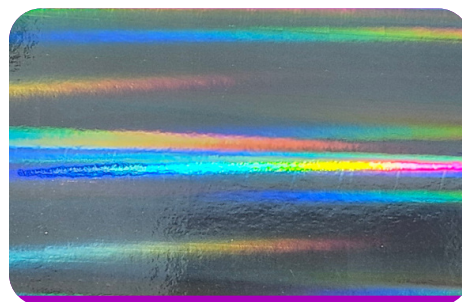

Foil Board

Expanding the realm of possibilities, our Foil Boards inspire creativity and breathe new life into common applications. Beyond simulating foil stamping, our Foil Boards unlock endless special effects capabilities such as metallic colors, watermarks, gradations, patterns, security features and more. We stock 12pt Silver for immediate delivery and offer custom orders for a variety of holographic patterns and gauges for HP Indigo presses, explore the possibilities and enrich your next project with the brilliant, dazzling potential of MGX's Foil Boards.

BRUSHED

Brushed Metallized has a rich finish that mimics the texture of brushed metal providing a sophisticated and modern aesthetic.

HOLOGRAPHIC

Holographic film creates a three-dimensional appearance that changes with the light and viewing angle. It provides a full spectrum of color through various patterns.

SILVER - Stocked

BRUSHED SILVER

GOLD

BRUSHED GOLD

CRYSTALS

DONUTS

DOTS

GLITTER

RAINBOW

RAINBOW RAIN

RIPPLE