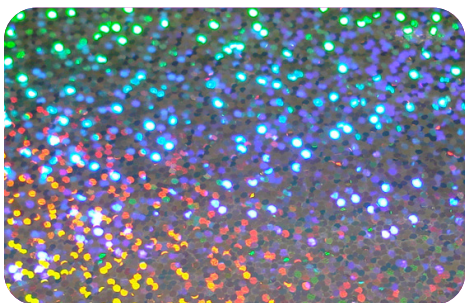

Foil Board

Expanding the realm of possibilities, our Foil Boards inspire creativity and breathe new life into common applications. Beyond simulating foil stamping, our Foil Boards unlock endless special effects capabilities such as metallic colors, watermarks, gradations, patterns, security features and more. We stock 12pt Silver for immediate delivery and offer custom orders for a variety of holographic patterns and gauges for HP Indigo presses, explore the possibilities and enrich your next project with the brilliant, dazzling potential of MGX's Foil Boards.

BRUSHED

Brushed Metallized has a rich finish that mimics the texture of brushed metal providing a sophisticated and modern aesthetic.

HOLOGRAPHIC

Holographic film creates a three-dimensional appearance that changes with the light and viewing angle. It provides a full spectrum of color through various patterns.

SILVER - Stocked

BRUSHED SILVER

GOLD

BRUSHED GOLD

CRYSTALS

DONUTS

DOTS

GLITTER

RAINBOW

RAINBOW RAIN

RIPPLE